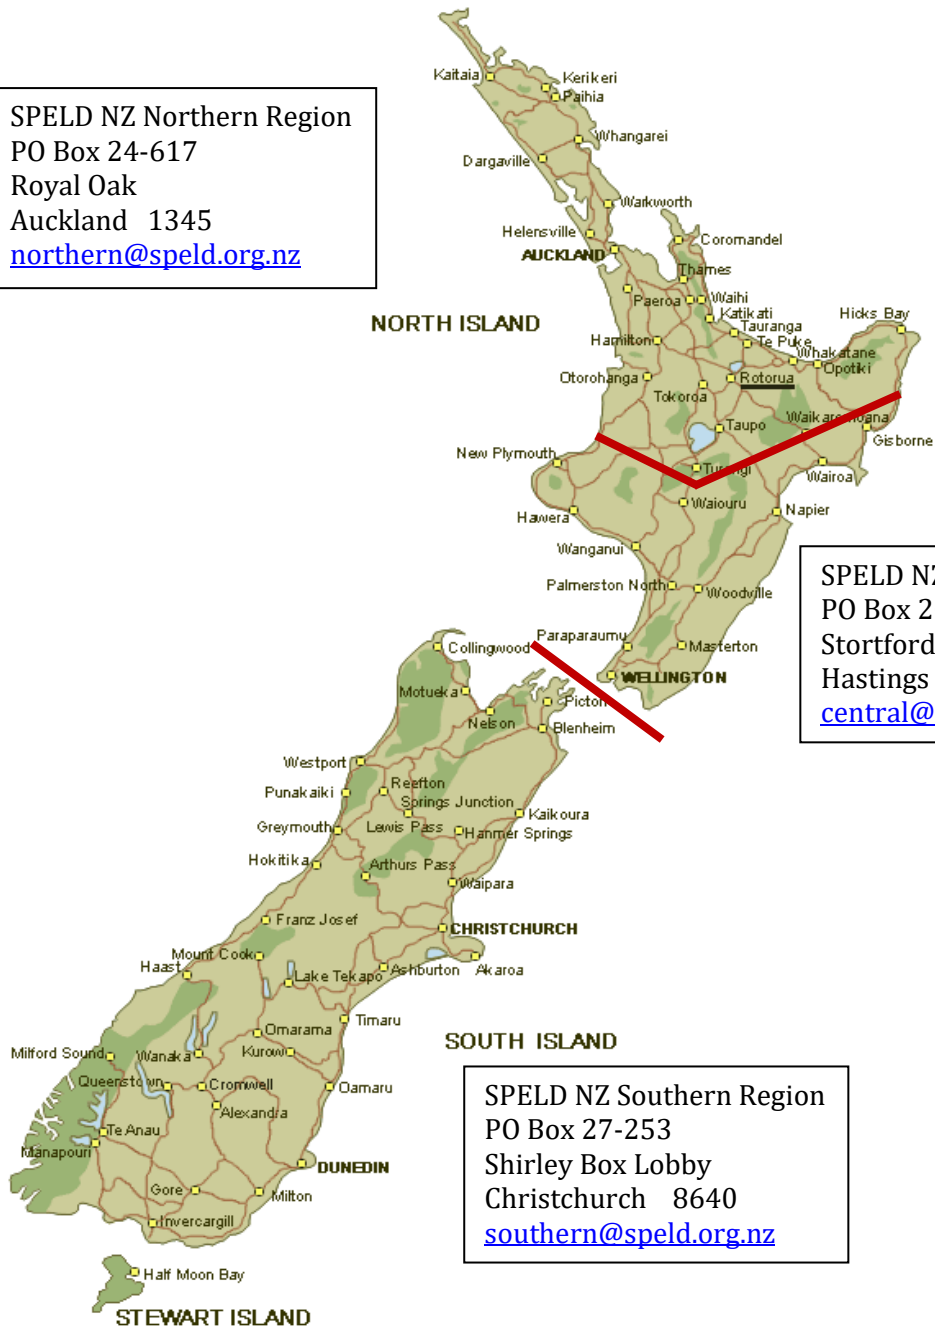

SPELD NZ Regions
0800 773 536

Northern Region: Office located in Auckland

Top of the North Island to the boundary which runs north of Taumaranui, south of Turangi to north of Gisborne.

Central Region: Office located in Hastings

From the boundary above to the Cook Strait

Southern Region: Office located in Christchurch

All the South Island & Stewart Island

SPELD NZ Northern Region
PO Box 24-617
Royal Oak
Auckland 1345
northern@speld.org.nz